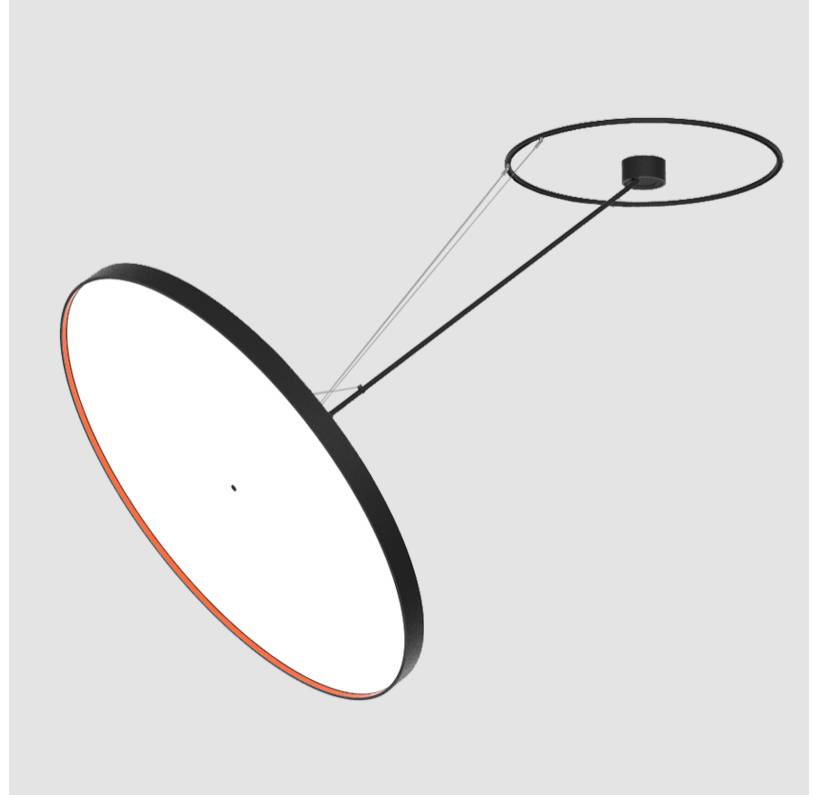

GENERAL

Series: Sign Diva Dancer
Subseries: Sign Diva Dancer Korona
Partner: Prolicht
Division: Architectural
Installation: Suspension
Product Type: Pendant
Mounting Location: Ceiling
Light Distribution: Adjustable

PHYSICAL

Shape: Round
Diameter (mm): 1100
Diameter (in): 43 5/16
Height (mm): 1620
Height (in): 63 3/4
Weight (kg): 15.5
Weight (lbs): 34.1
Diffuser: PMMA - Opal / Micro-Prism / Sparkling Secret / Vintage Industrial
Fixture Finish: SSR / BKV / CWI / CRY / HAB / UFT / ITA / RUA / FTG / MYG / LOD / PUS / FRO / FUP / KIA / POP / BLS / SPG / MEY / GOH / CHC / COM / ABZ / JAG / OBR / MOS / ROR
Fixture Material: PMMA / Extruded Aluminum / Steel

ELECTRICAL

Lamp Type: LED (Zhaga Standard)
Input Wattage (W): 169.4
Total Output Wattage (W): 135
Dimming: Tri-Mode (Non-Dimming and Phase Dimming (120Vac only) and 0-10V Dimming)
Driver Included: Yes
Driver Location: Integrated
Driver Type: Constant Current - Universal
Driver Class: Class 2
Input Voltage (V): 120 - 277
Constant Current (MA): 600

LED

Color Temperature (°K): 2700 / 3000 / 4000
Max. Delivered Lumen (lm): 19520 / 19933 / 20340
CRI: >90 CRI
Lamp Life (hrs): 50000

OPTICAL

Adjustability: Rotational Canopy 170°; Tilting Canopy ±50°; Tilting Head ±90°

RATINGS AND CERTIFICATIONS

Certified By: Certified for North American Standards
IP rating: IP20