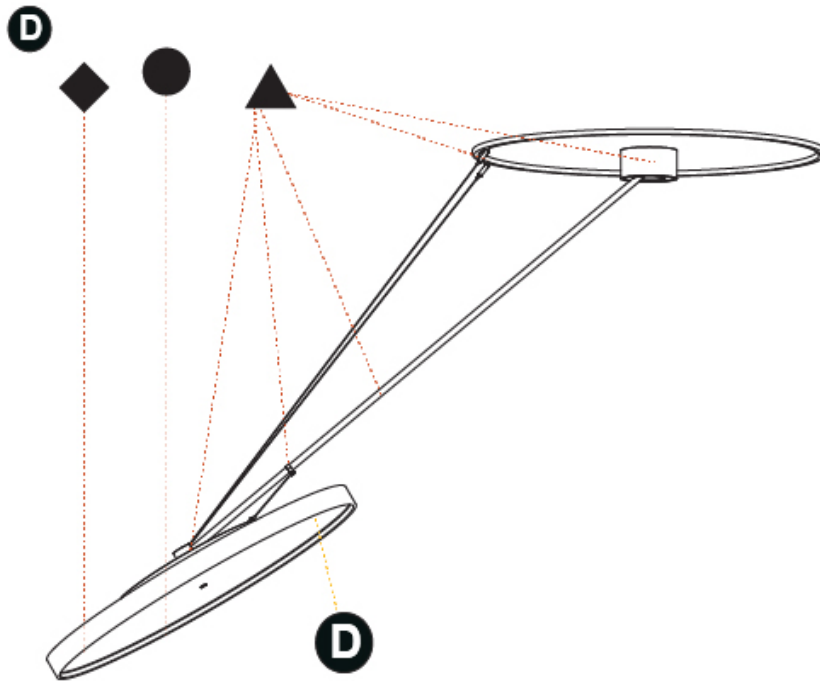

SIGN DIVA DANCER SUSPENSION

A30875-

PROJECT	_____
TYPE	_____
SPECIFIER	_____
QUANTITY	_____
DATE	_____

A