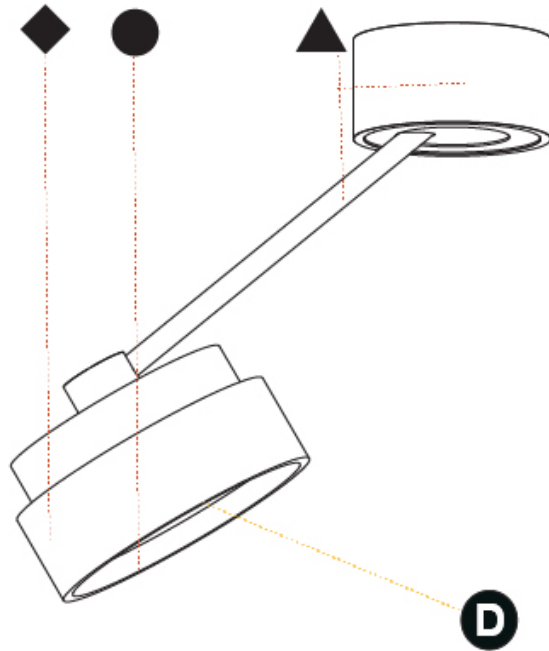

SIGN DIVA DANCER SUSPENSION

A300037-

PROJECT
TYPE
SPECIFIER
QUANTITY
DATE

A