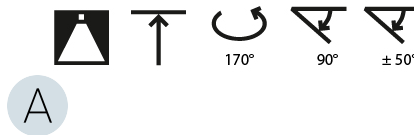

GENERAL

Series: Sign Diva Dancer
Subseries: Sign Diva Dancer Korona
Partner: Prolicht
Division: Architectural
Installation: Suspension
Product Type: Pendant
Mounting Location: Ceiling
Light Distribution: Adjustable

PHYSICAL

Shape: Round
Diameter (mm): 850
Diameter (in): 33 7/16
Height (mm): 1620
Height (in): 63 3/4
Weight (kg): 11.67
Weight (lbs): 25.67
Diffuser: PMMA - Opal / Micro-Prism / Sparkling Secret / Vintage Industrial
Fixture Finish: SSR / BKV / CWI / CRY / HAB / UFT / ITA / RUA / FTG / MYG / LOD / PUS / FRO / FUP / KIA / POP / BLS / SPG / MEY / GOH / CHC / COM / ABZ / JAG / OBR / MOS / ROR
Fixture Material: PMMA / Extruded Aluminum / Steel

ELECTRICAL

Lamp Type: LED (Zhaga Standard)
Input Wattage (W): 96.8
Total Output Wattage (W): 76.8
Dimming: Tri-Mode (Non-Dimming and Phase Dimming (120Vac only) and 0-10V Dimming)
Driver Included: Yes
Driver Location: Integrated
Driver Type: Constant Current - Universal
Driver Class: Class 2
Input Voltage (V): 120 - 277
Constant Current (MA): 600

LED

Color Temperature (°K): 2700 / 3000 / 4000
Max. Delivered Lumen (lm): 11160 / 11388 / 11620
CRI: >90 CRI
Lamp Life (hrs): 50000

OPTICAL

Adjustability: Rotational Canopy 170°; Tilting Canopy ±50°; Tilting Head ±90°

RATINGS AND CERTIFICATIONS

Certified By: Certified for North American Standards
IP rating: IP20