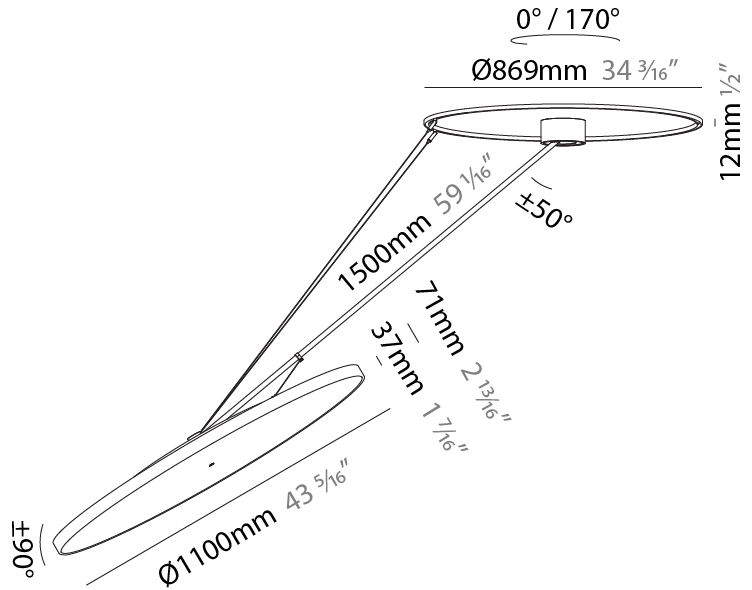

GENERAL

Series: Sign Diva Dancer
Subseries: Sign Diva Dancer
Partner: Prolicht
Division: Architectural
Installation: Suspension
Product Type: Pendant
Mounting Location: Ceiling
Light Distribution: Adjustable

PHYSICAL

Shape: Round
Diameter (mm): 1100
Diameter (in): 43 ⁵/₁₆"
Height (mm): 1620
Height (in): 63 ³/₄"
Weight (kg): 16
Weight (lbs): 35.2
Diffuser: PMMA - Opal / Micro-Prism / Sparkling Secret / Vintage Industrial
Fixture Finish: SSR / BKV / CWI / CRY / HAB / UFT / ITA / RUA / FTG / MYG / LOD / PUS / FRO / FUP / KIA / POP / BLS / SPG / MEY / GOH / CHC / COM / ABZ / JAG / OBR / MOS / ROR
Fixture Material: PMMA / Extruded Aluminum / Steel

ELECTRICAL

Lamp Type: LED (Zhaga Standard)
Input Wattage (W): 169.4
Total Output Wattage (W): 135
Dimming: Tri-Mode (Non-Dimming and Phase Dimming (120Vac only) and 0-10V Dimming)
Driver Included: Yes
Driver Location: Integrated
Driver Type: Constant Current - Universal
Driver Class: Class 2
Input Voltage (V): 120 - 277
Constant Current (MA): 600

LED

Color Temperature (°K): 3000 / 3500 / 4000
Max. Delivered Lumen (lm): 19520 / 19933 / 20340
CRI: >90 CRI
Lamp Life (hrs): 50000

OPTICAL

Adjustability: Rotational Canopy 170°; Tilting Canopy ±50°; Tilting Head ±90°

RATINGS AND CERTIFICATIONS

Certified By: Certified for North American Standards
IP rating: IP20