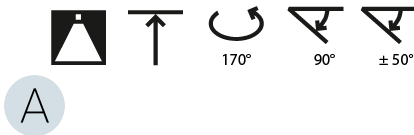

GENERAL

Series: Sign Diva Dancer
Subseries: Sign Diva Dancer Korona
Partner: Prolicht
Division: Architectural
Installation: Suspension
Product Type: Pendant
Mounting Location: Ceiling
Light Distribution: Adjustable

PHYSICAL

Shape: Round
Diameter (mm): 1100
Diameter (in): 43 5/16
Height (mm): 870
Height (in): 34 1/4
Weight (kg): 16.1
Weight (lbs): 35.42
Diffuser: PMMA - Opal / Micro-Prism / Sparkling Secret / Vintage Industrial
Fixture Finish: SSR / BKV / CWI / CRY / HAB / UFT / ITA / RUA / FTG / MYG / LOD / PUS / FRO / FUP / KIA / POP / BLS / SPG / MEY / GOH / CHC / COM / ABZ / JAG / OBR / MOS / ROR
Fixture Material: PMMA / Extruded Aluminum / Steel

ELECTRICAL

Lamp Type: LED (Zhaga Standard)
Input Wattage (W): 169.4
Total Output Wattage (W): 135
Dimming: Tri-Mode (Non-Dimming and Phase Dimming (120Vac only) and 0-10V Dimming)
Driver Included: Yes
Driver Location: Integrated
Driver Type: Constant Current - Universal
Driver Class: Class 2
Input Voltage (V): 120 - 277
Constant Current (MA): 350

LED

Color Temperature (°K): 2700 / 3000 / 4000
Max. Delivered Lumen (lm): 19520 / 19933 / 20340
CRI: >90 CRI
Lamp Life (hrs): 50000

OPTICAL

Adjustability: Rotational Canopy 170°; Tilting Canopy ±50°; Tilting Head ±90°

RATINGS AND CERTIFICATIONS

Certified By: Certified for North American Standards
IP rating: IP20