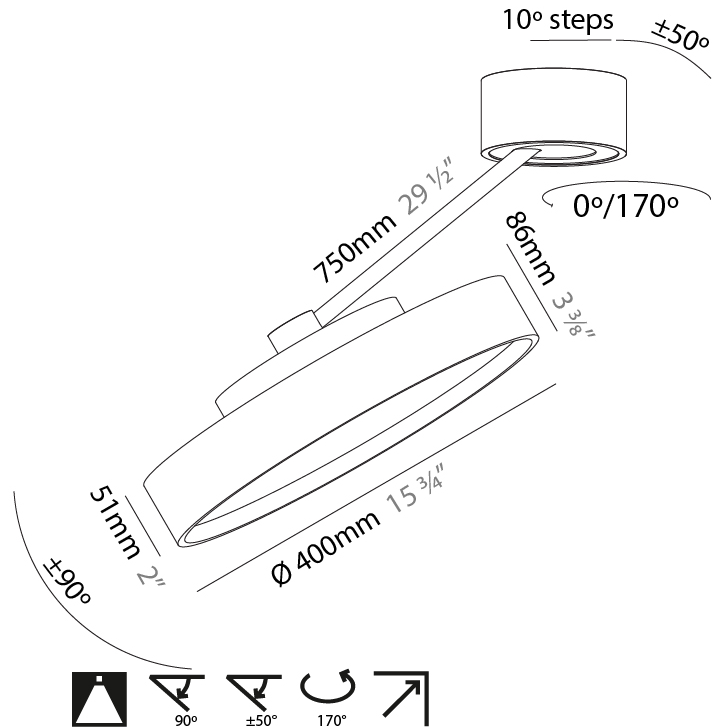

GENERAL

Series: Sign Diva Dancer
Subseries: Sign Diva Dancer Korona
Partner: Prolicht
Division: Architectural
Installation: Suspension
Product Type: Pendant
Mounting Location: Ceiling
Light Distribution: Adjustable

PHYSICAL

Shape: Round
Diameter (mm): 400
Diameter (in): 15 3/4
Height (mm): 870
Depth (mm): 86
Height (in): 34 1/4
Depth (in): 3 3/8
Weight (kg): 3.5
Weight (lbs): 7.716

Diffuser: PMMA - Opal / Micro-Prism / Sparkling Secret / Vintage Industrial

Fixture Finish: SSR / BKV / CWI / CRY / HAB / UFT / ITA / RUA / FTG / MYG / LOD / PUS / FRO / FUP / KIA / POP / BLS / SPG / MEY / GOH / CHC / COM / ABZ / JAG / OBR / MOS / ROR

Fixture Material: PMMA / Extruded Aluminum / Steel

ELECTRICAL

Lamp Type: LED (Zhaga Standard)
Input Wattage (W): 17.9
Total Output Wattage (W): 16
Dimming: Tri-Mode (Non-Dimming and Phase Dimming (120Vac only) and 0-10V Dimming)
Driver Included: Yes
Driver Location: Integrated
Driver Type: Constant Current - Universal
Driver Class: Class 2
Input Voltage (V): 120 - 277
Constant Current (MA): 500

LED

Color Temperature (*K): 2700 / 3000 / 3500 / 4000
Max. Delivered Lumen (lm): 1870 / 2340 / 2372 / 2420
CRI: >90 CRI
Lamp Life (hrs): 50000

OPTICAL

Adjustability: Rotational Canopy 170°; Tilting Canopy ±50°; Tilting Head ±90°

RATINGS AND CERTIFICATIONS

Certified By: Certified for North American Standards
IP rating: IP20