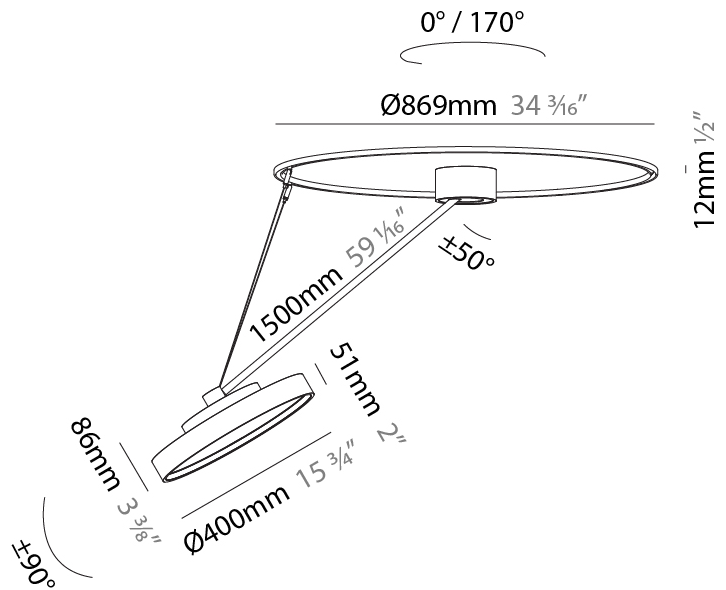

GENERAL

Series: Sign Diva Dancer
Subseries: Sign Diva Dancer Korona
Partner: Prolicht
Division: Architectural
Installation: Suspension
Product Type: Pendant
Mounting Location: Ceiling
Light Distribution: Adjustable

PHYSICAL

Shape: Round
Diameter (mm): 400
Diameter (in): 15 3/4
Height (mm): 1620
Height (in): 63 3/4
Weight (kg): 5
Weight (lbs): 11
Diffuser: PMMA - Opal / Micro-Prism / Sparkling Secret / Vintage Industrial
Fixture Finish: SSR / BKV / CWI / CRY / HAB / UFT / ITA / RUA / FTG / MYG / LOD / PUS / FRO / FUP / KIA / POP / BLS / SPG / MEY / GOH / CHC / COM / ABZ / JAG / OBR / MOS / ROR
Fixture Material: PMMA / Extruded Aluminum / Steel

ELECTRICAL

Lamp Type: LED (Zhaga Standard)
Input Wattage (W): 17.0
Total Output Wattage (W): 15.4
Dimming: Tri-Mode (Non-Dimming and Phase Dimming (120Vac only) and 0-10V Dimming)
Driver Included: Yes
Driver Location: Integrated
Driver Type: Constant Current - Universal
Driver Class: Class 2
Input Voltage (V): 120 - 277
Constant Current (MA): 500

LED

Color Temperature (°K): 2700 / 3000 / 3500 / 4000
Max. Delivered Lumen (lm): 1807 / 1943 / 1951 / 1991
Nominal Lumen (lm): 2250 / 2420 / 2430 / 2480
CRI: >90 CRI
Lamp Life (hrs): 50000

OPTICAL

Adjustability: Rotational Canopy 170°; Tilting Canopy ±50°; Tilting Head ±90°

RATINGS AND CERTIFICATIONS

Certified By: Certified for North American Standards
IP rating: IP20