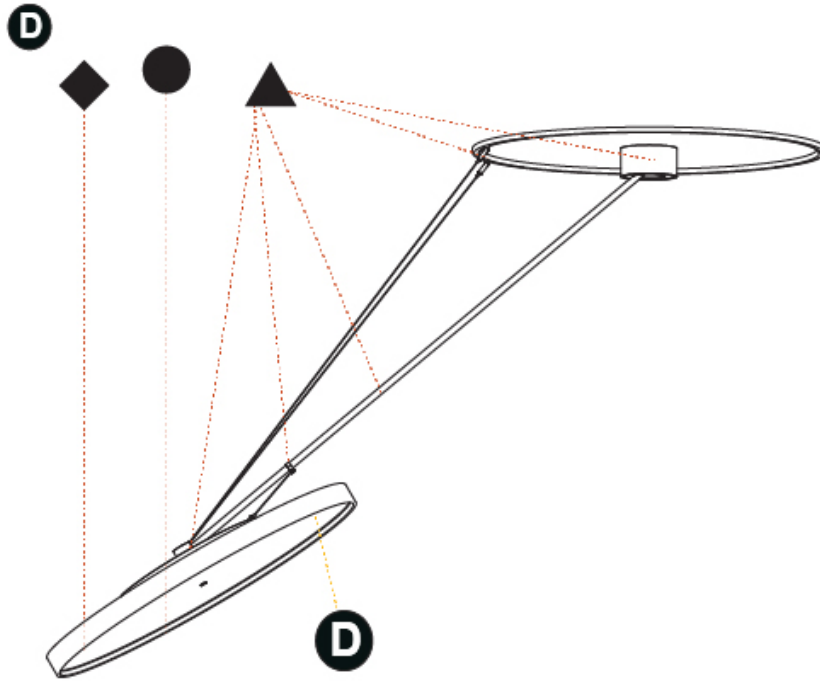

SIGN DIVA DANCER KORONA SUSPENSION

A30882-

PROJECT	_____
TYPE	_____
SPECIFIER	_____
QUANTITY	_____
DATE	_____

A