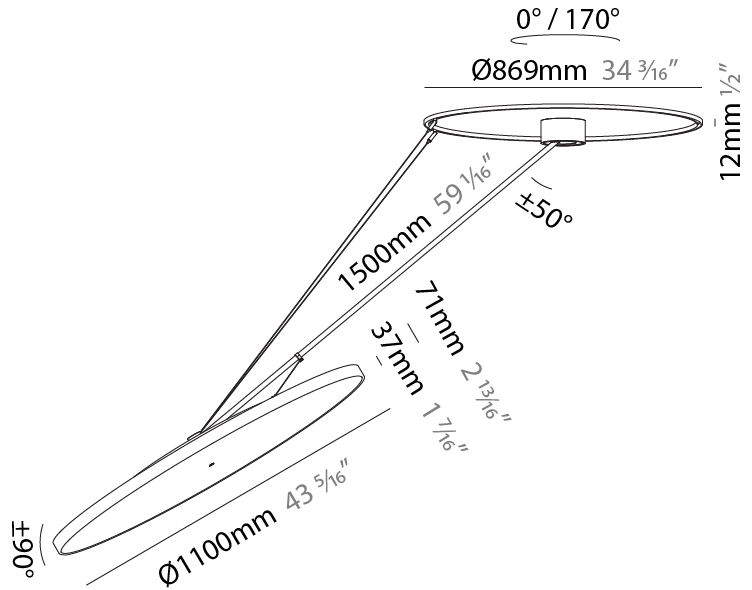

GENERAL

Series: Sign Diva Dancer
Subseries: Sign Diva Dancer
Partner: Prolicht
Division: Architectural
Installation: Suspension
Product Type: Pendant
Mounting Location: Ceiling
Light Distribution: Adjustable

PHYSICAL

Shape: Round
Diameter (mm): 1100
Diameter (in): 43 5/16
Height (mm): 1620
Height (in): 63 3/4
Weight (kg): 16
Weight (lbs): 35.2
Diffuser: PMMA - Opal / Micro-Prism / Sparkling Secret / Vintage Industrial
Fixture Finish: SSR / BKV / CWI / CRY / HAB / UFT / ITA / RUA / FTG / MYG / LOD / PUS / FRO / FUP / KIA / POP / BLS / SPG / MEY / GOH / CHC / COM / ABZ / JAG / OBR / MOS / ROR
Fixture Material: PMMA / Extruded Aluminum / Steel

ELECTRICAL

Lamp Type: LED (Zhaga Standard)
Input Wattage (W): 169.4
Total Output Wattage (W): 135
Dimming: Tri-Mode (Non-Dimming and Phase Dimming (120Vac only) and 0-10V Dimming)
Driver Included: Yes
Driver Location: Integrated
Driver Type: Constant Current - Universal
Driver Class: Class 2
Input Voltage (V): 120 - 277
Constant Current (MA): 600

LED

Color Temperature (°K): 3000 / 3500 / 4000
Max. Delivered Lumen (lm): 19520 / 19933 / 20340
CRI: >90 CRI
Lamp Life (hrs): 50000

OPTICAL

Adjustability: Rotational Canopy 170°; Tilting Canopy ±50°; Tilting Head ±90°

RATINGS AND CERTIFICATIONS

Certified By: Certified for North American Standards
IP rating: IP20