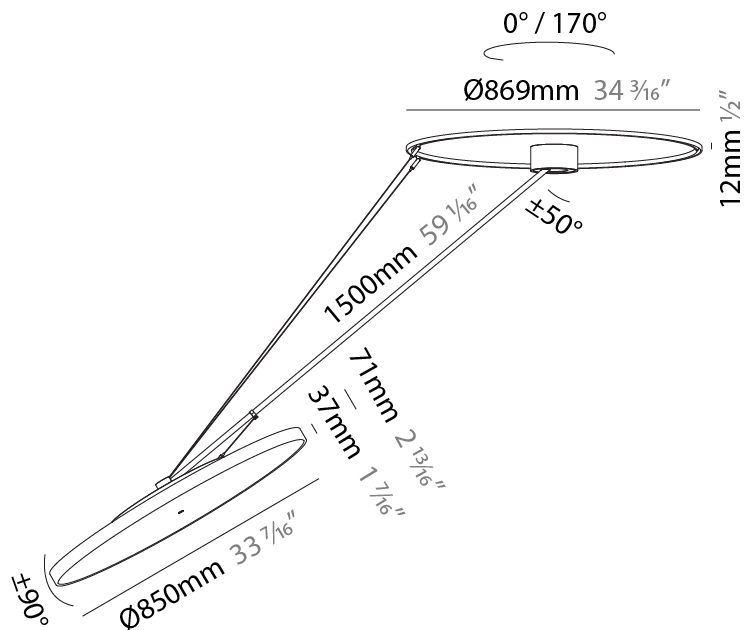

GENERAL

Series: Sign Diva Dancer
Subseries: Sign Diva Dancer
Partner: Prolicht
Division: Architectural
Installation: Suspension
Product Type: Pendant
Mounting Location: Ceiling
Light Distribution: Adjustable

PHYSICAL

Shape: Round
Diameter (mm): 850
Diameter (in): 33 7/16
Height (mm): 1620
Height (in): 63 3/4
Weight (kg): 9.67
Weight (lbs): 21.27
Diffuser: PMMA - Opal / Micro-Prism / Sparkling Secret / Vintage Industrial
Fixture Finish: SSR / BKV / CWI / CRY / HAB / UFT / ITA / RUA / FTG / MYG / LOD / PUS / FRO / FUP / KIA / POP / BLS / SPG / MEY / GOH / CHC / COM / ABZ / JAG / OBR / MOS / ROR
Fixture Material: PMMA / Extruded Aluminum / Steel

ELECTRICAL

Lamp Type: LED (Zhaga Standard)
Input Wattage (W): 96.8
Total Output Wattage (W): 76.8
Dimming: Tri-Mode (Non-Dimming and Phase Dimming (120Vac only) and 0-10V Dimming)
Driver Included: Yes
Driver Location: Integrated
Driver Type: Constant Current - Universal
Driver Class: Class 2
Input Voltage (V): 120 - 277
Constant Current (MA): 600

LED

Color Temperature (°K): 3000 / 3500 / 4000
Max. Delivered Lumen (lm): 11160 / 11388 / 11620
CRI: >90 CRI
Lamp Life (hrs): 50000

OPTICAL

Adjustability: Rotational Canopy 170°; Tilting Canopy ±50°; Tilting Head ±90°

RATINGS AND CERTIFICATIONS

Certified By: Certified for North American Standards
IP rating: IP20